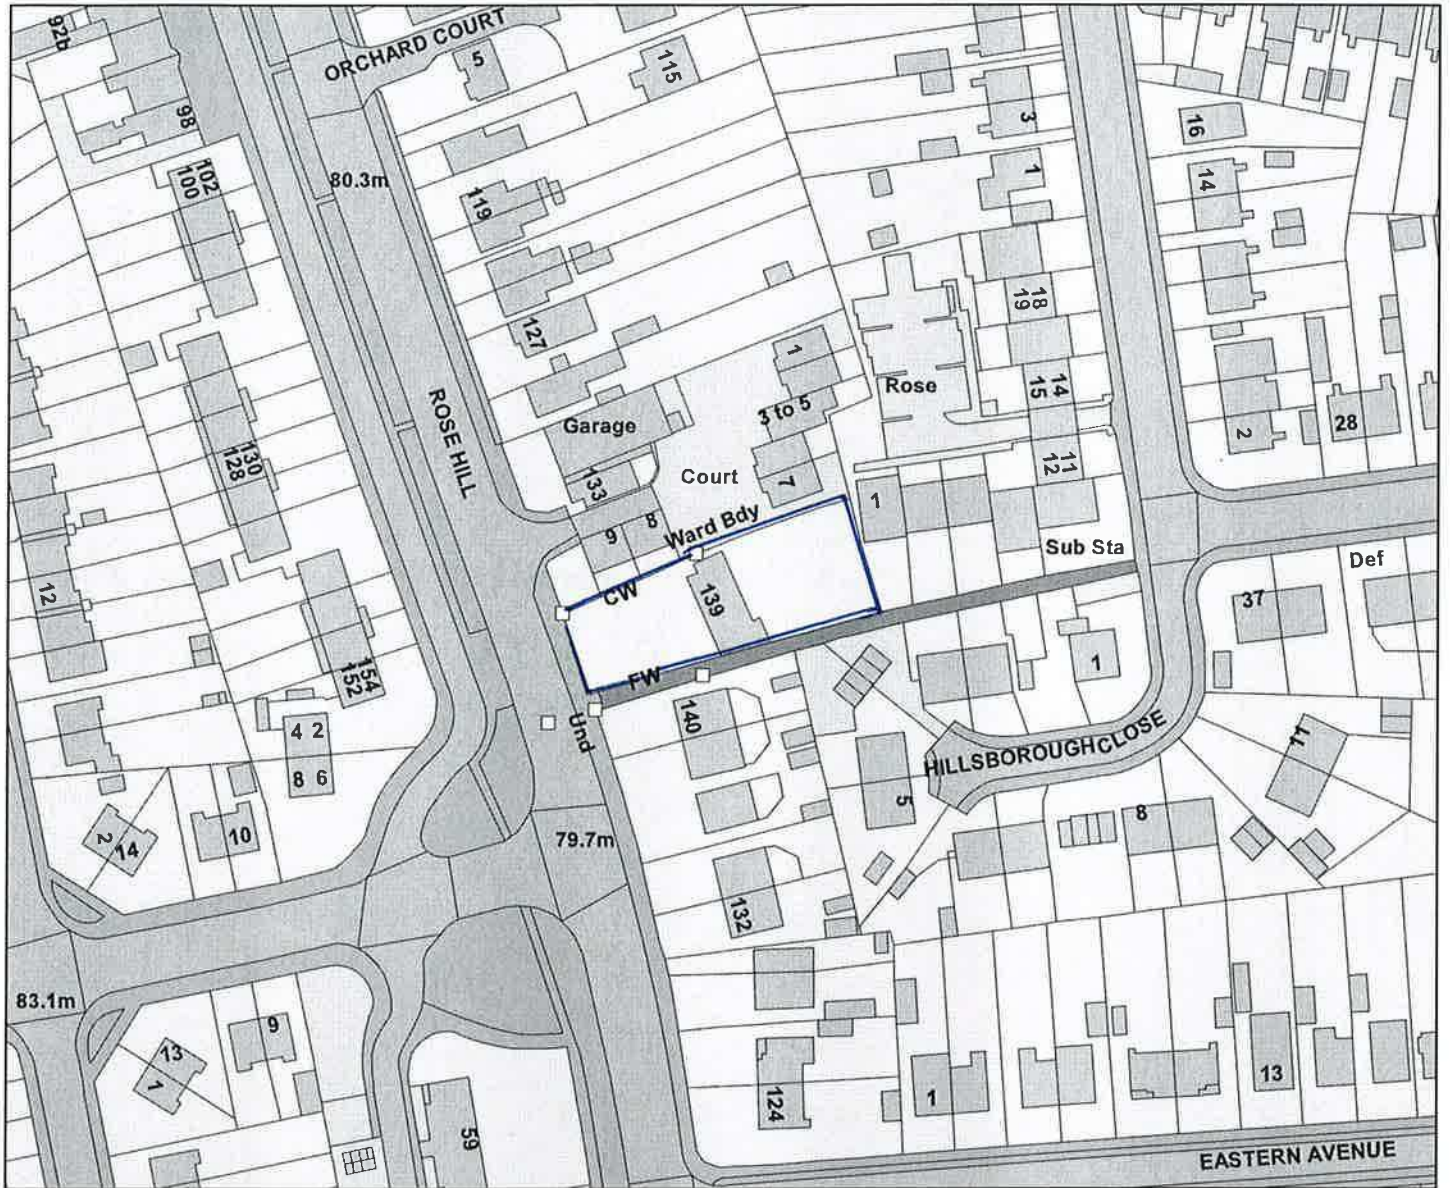

Appendix 1

139 Rose Hill, Oxford

Legend

Scale: 1:1250

© Crown Copyright and database right 2011. Ordnance Survey 100019348.

Organisation	Not Set
Department	Not Set
Comments	
Date	19 December 2012
SLA Number	Not Set